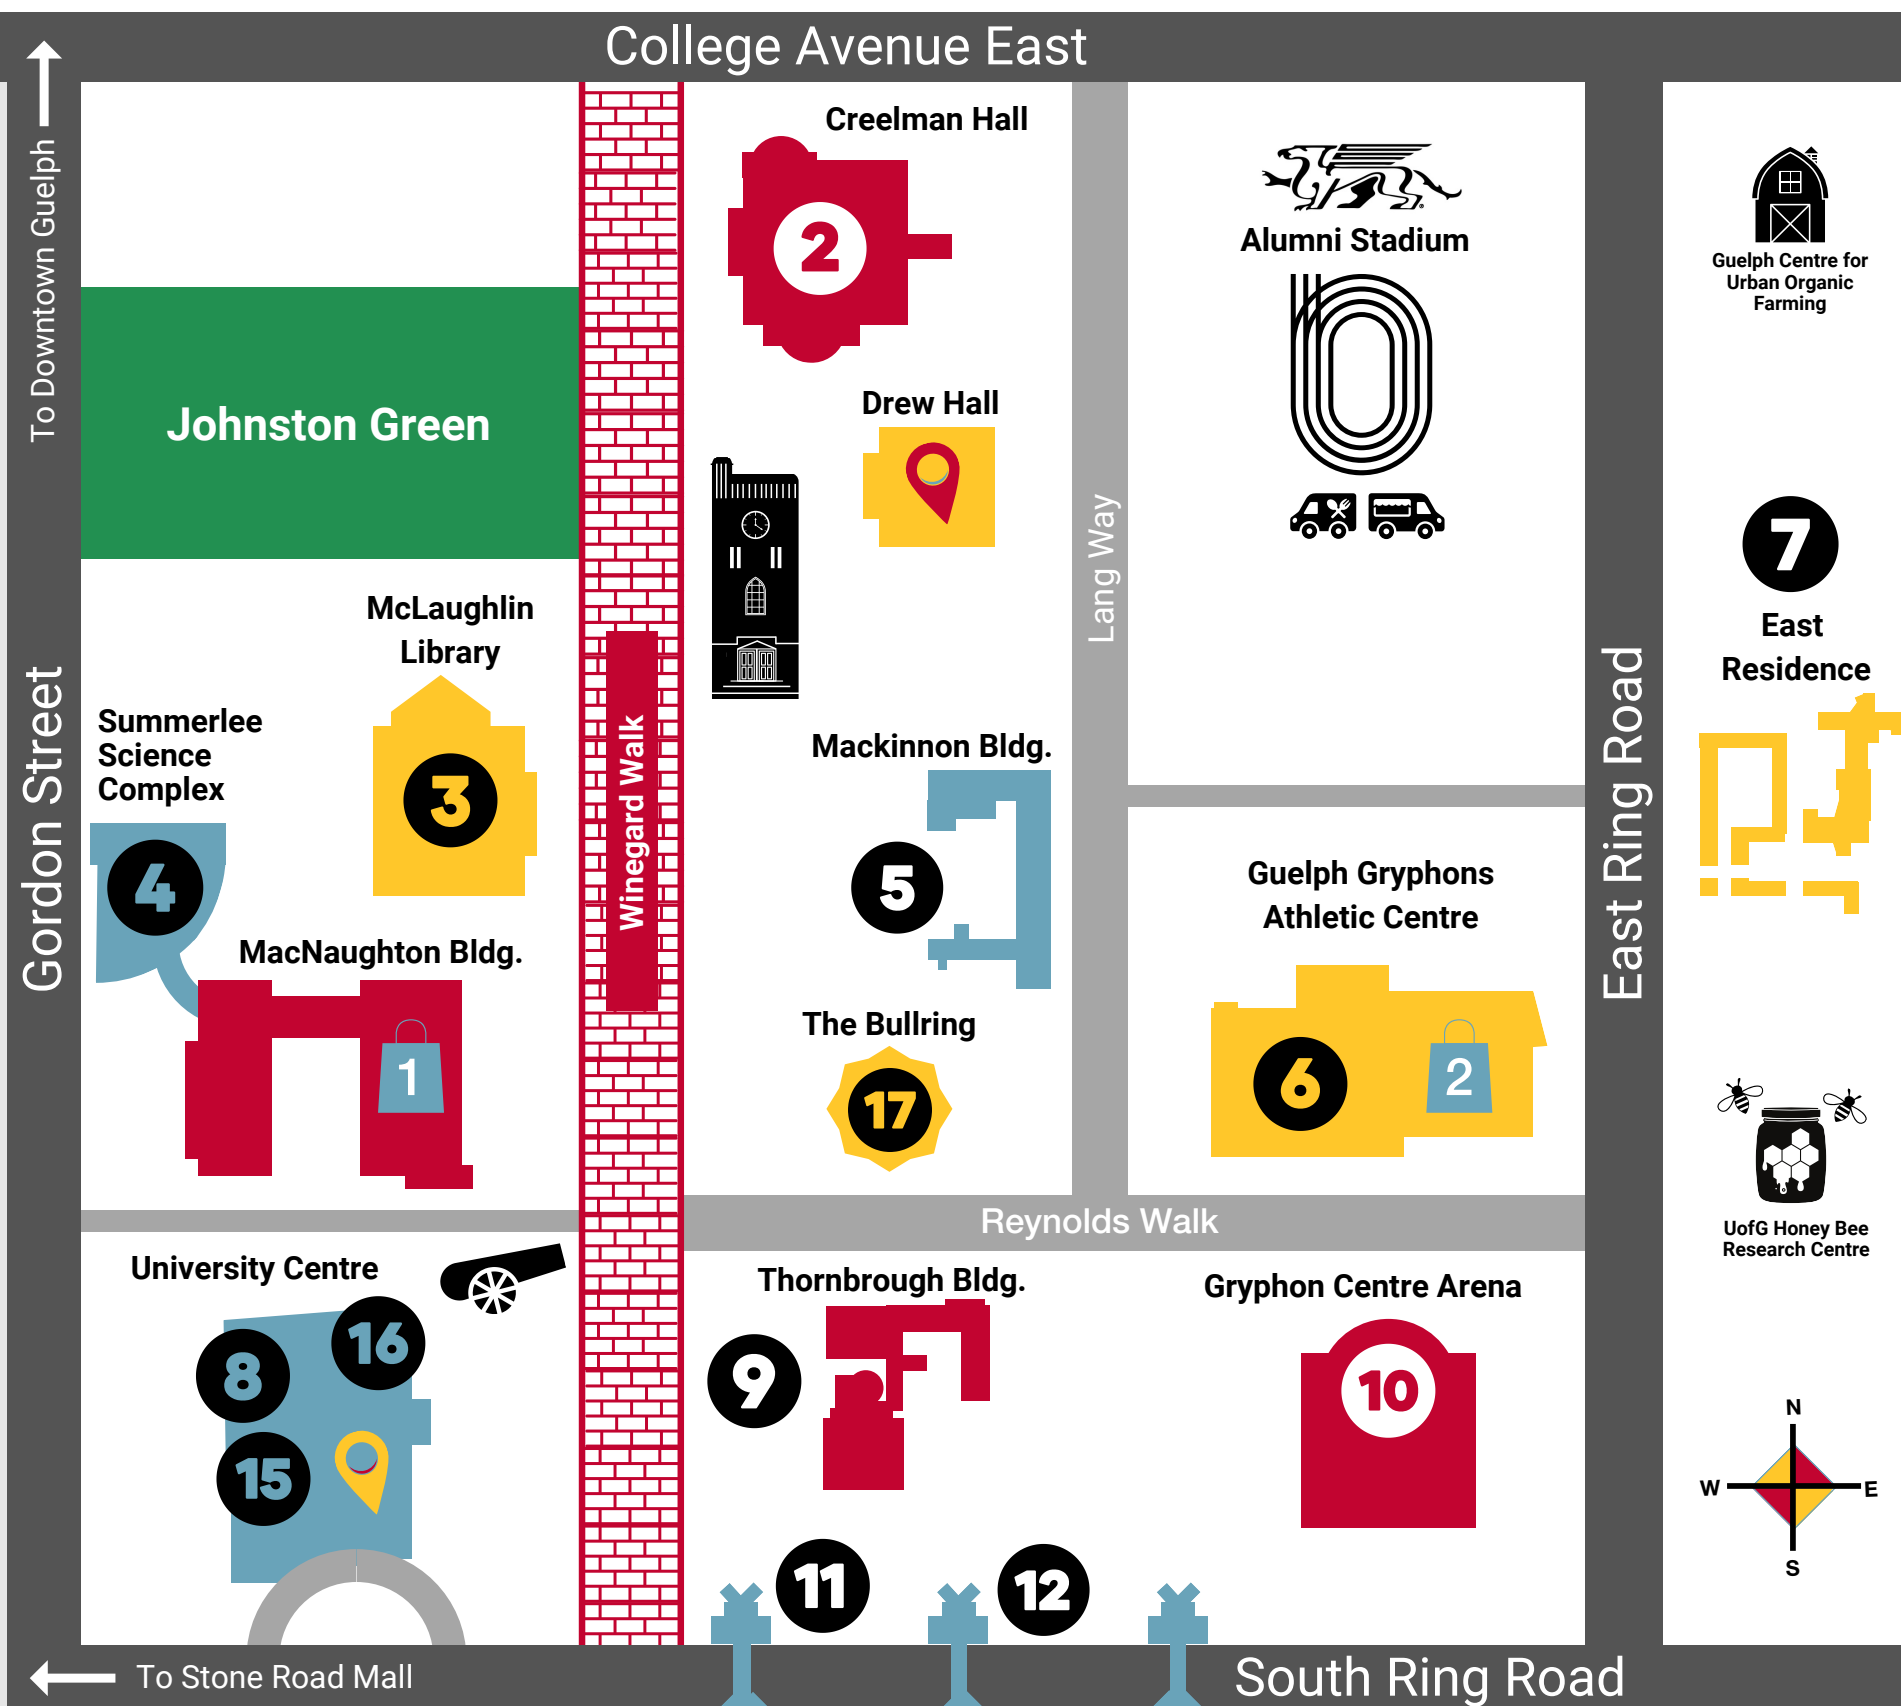

FIND US ON CAMPUS

- 1 Lennox Addington & Starbucks
- 2 Creelman Hall Marketplace
- 3 Starbucks
- 4 Planet Bean Coffee
- 5 Mack's Coffee Shop
- 6 Fireplace Café & Booster Juice
- 7 Eastside Café & Grocery
- 8 UC Chef's Hall | Booster Juice | Chatime | Starbucks | Subway
- 9 Tim Hortons
- 10 Craft Kitchen & Ale House | Gryph's Sports Shop | Tim Hortons
- 11 Mountain Dining Hall & Windows Café
- 12 Prairie Dining Hall
- 14 OVC Café
- 15 Catering & Conferences | Special Events Office | Rm. 432
- 16 The Brass Taps (accepts UofG Meal Cards)
- 17 The Bullring (accepts UofG Meal Cards)

1 The University Bookstore | bookstore.uoguelph.ca

2 Gryph's Locker

Campus Card Office | Level 0 | campuscard.uoguelph.ca
UofG ID Cards & Meal Plans

Hospitality Services Main Office
Ombudsperson & SNAP

hospitality.uoguelph.ca

@HospitalityUofG
#UofGCampusFood